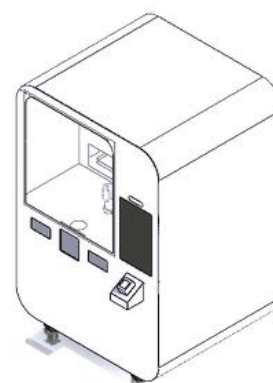

+39 0952163344

www.3dinnovation.it
www.cinoprinter.com
www.robotcoffee.it

3D Innovation Technology Srl
Via Timoleone 3/b 3/c 3/c
95126 Catania, Italy