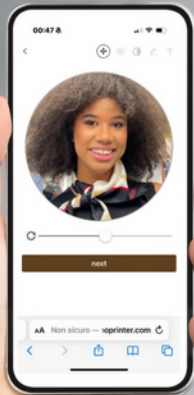

 **cino[®]**
Printer

Easy Application

1

Send Your Image

2

Click Print

3

Is Ready

**Print
Every Side
Of Your Life**

No limits
to your
creativity

Innovate
Your
Business

Edible INK

FDA certification,
Gluten Free,
HACCP
Odorless and
Tasteless
four colors
available and
colors upon your
request

With Cam Included You can Take
instant selfies with no internet
connection needed...

Technical specifications

Technology: 3D Printer Machine

Model: Cino Printer Coffee

Consumable material: edible ink color brown

Cartridge capacity: print 1000 images

Printable diameter: 4 to 10 cm

Printable cup height: 4 to 20 cm

Connectivity: wi-fi network

Screen: touch screen

Printer speed: depending cup size (10/15 seconds)

Functions: add text, sending photos
from the computer, mobile or Cino Printer Cam